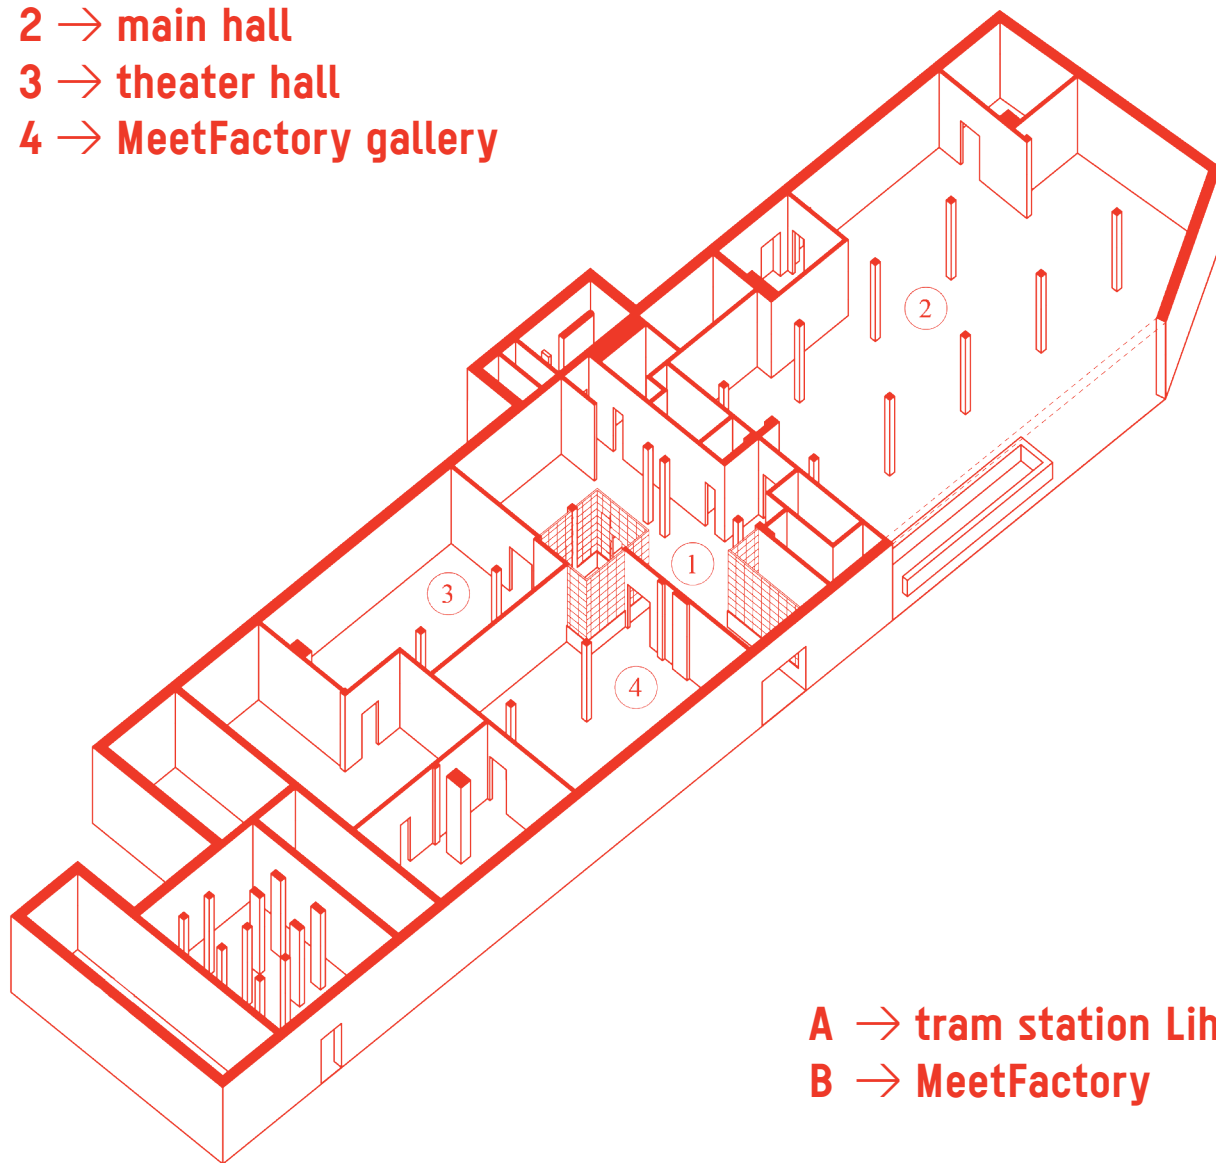

THEATER HALL

why choose MeetFactory?

- No curfew and noise limits for concerts and parties
- Exhaustive list of top-notch technical equipment and highly skilled operators
- More than 7 years of experience in events management
- Artistique genius loci combined with raw industriality
- Free parking for up to 150 cars
- Wheelchair accessibility
- Free wi-fi and hi-speed Internet connection
- Good round-the-clock accessibility by public transport
(10 minutes from the Anděl metro station, 5 minutes from the night tram and bus stop)

where is MeetFactory?

1 → foyer / cafeteria / chill out zone

2 → main hall

3 → theater hall

4 → MeetFactory gallery

A → tram station Lihovar

B → MeetFactory

contact